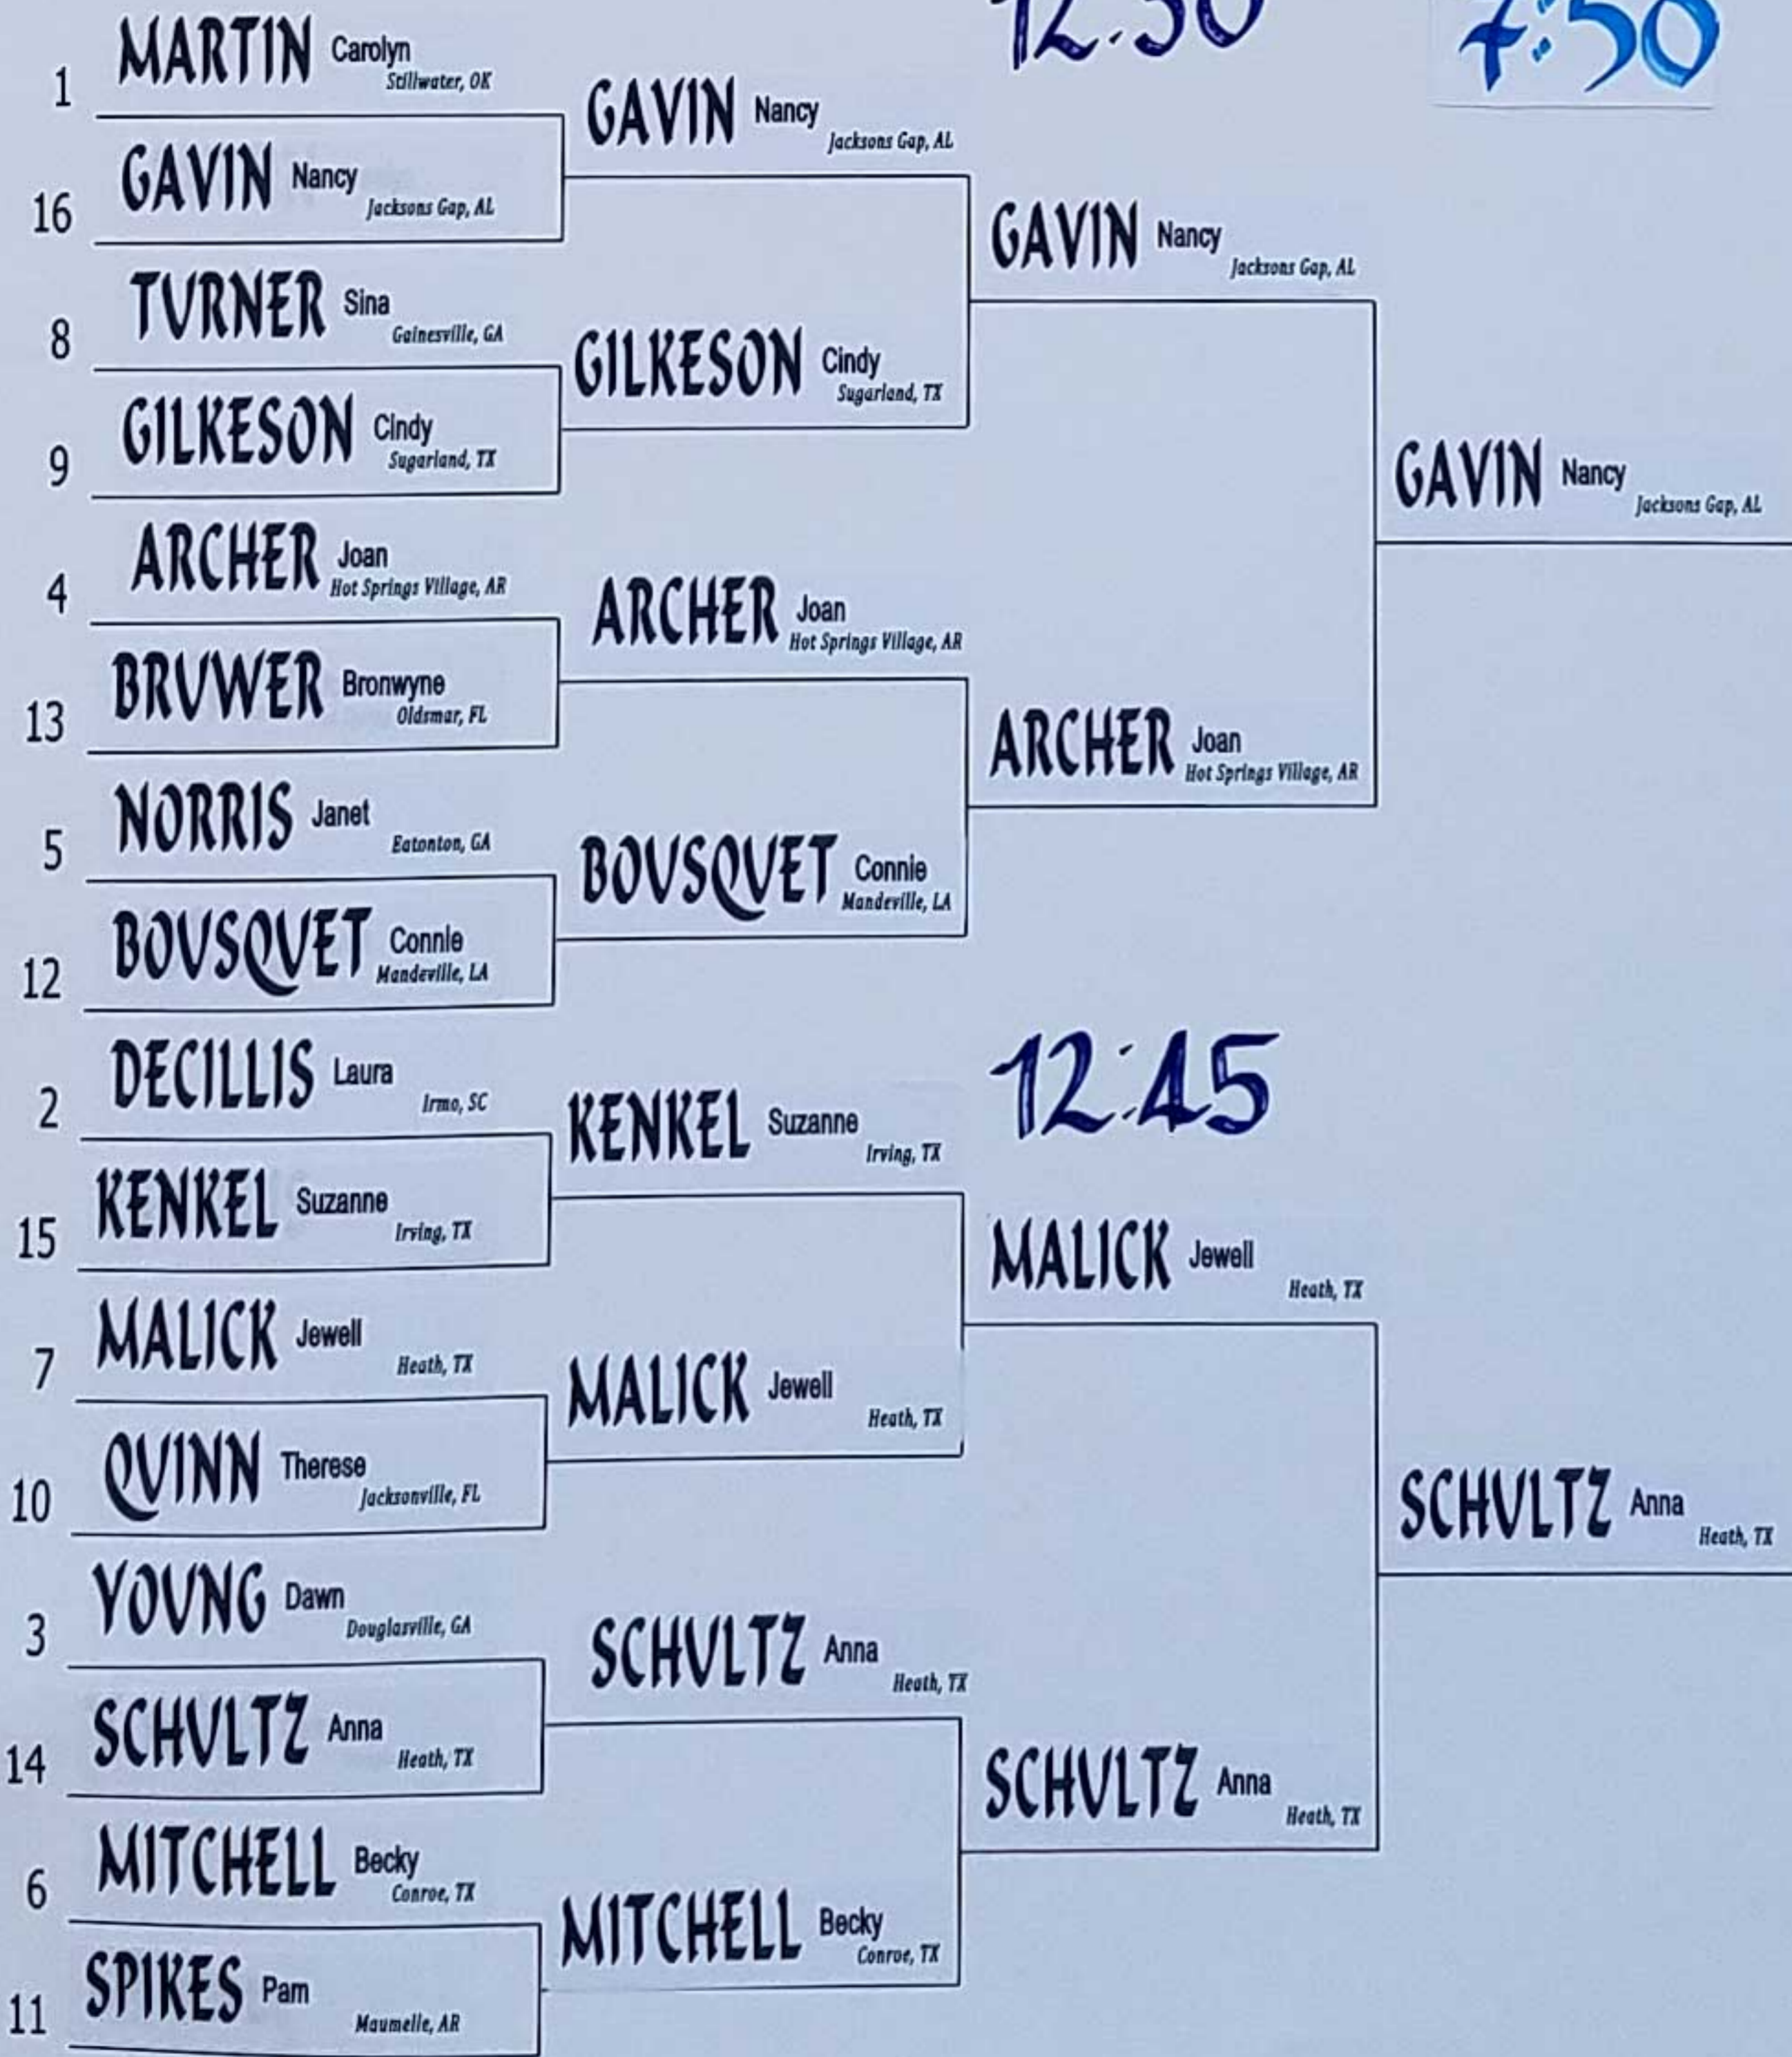

2ND WOMEN'S SOUTHERN GOLF ASSOCIATION

MID-AMATEUR CHAMPIONSHIP *Consolation Championship*

12:30

7:50

SCHULTZ Anna, Heath, TX

CHAMPION FINAL